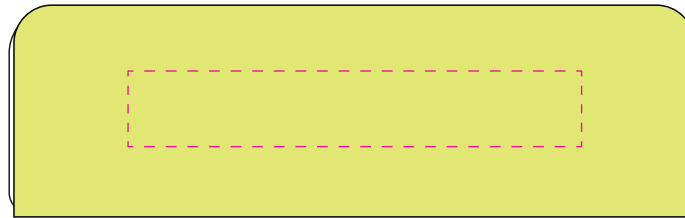

Approval Proof

Colours

Text

Product Colour

Green (White Trim)

Lunar Mini Power Bank
90mm x 21mm x 30mm
Branding Method: Pad Printed

Logo Size

Terms & Conditions

It is the clients responsibility to check the above artwork has been produced correctly by our factory to suit the manufacturing process. Whilst every effort has been made to copy the artwork provided, certain pantones have a tolerance of -10% +10% colour variation. Please note colours can vary from monitor so always check the pantone. Any correction/amendments after Moulds/Screens have been created will result in a new Mould/Screen being required and charged. By signing off acceptance you have agreed to proceed and such no errors or omissions can be accepted or highlighted once the goods have been delivered.

Please note small texts may fill and become illegible